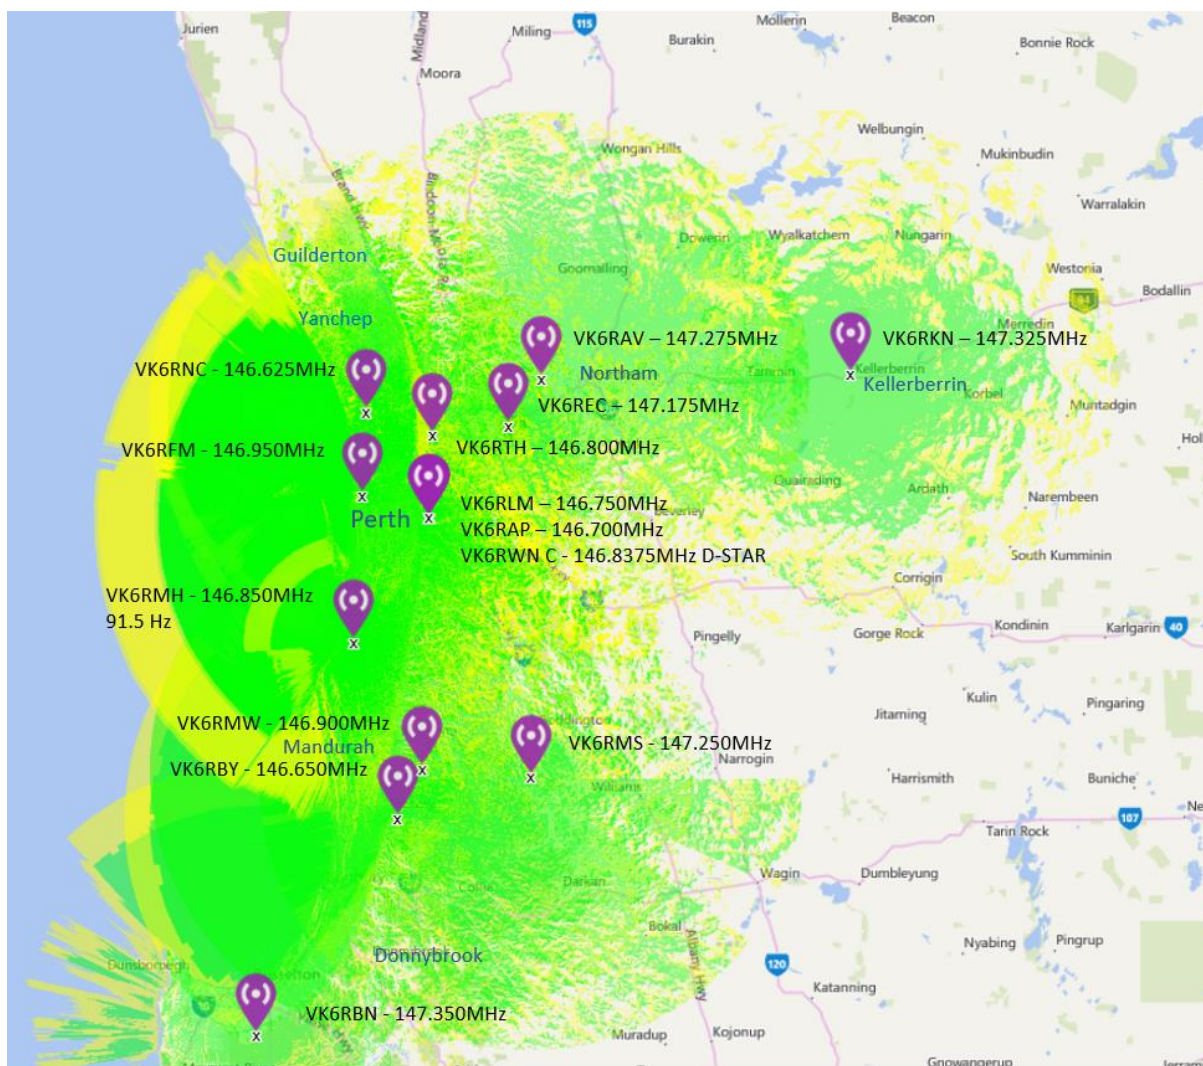

LOCAL REPEATERS - CENTRAL WEST COAST

VHF and UHF repeaters for the Central Coast of Western Australia including the Avon Valley and Perth.

Details for 6m band repeater

Freque MHz	Off Set	Call	Tone Hz	Location
53.800	-1000	VK6RAP	123	Perth - Roleystone (1)

Details for 2m band repeaters

Freque MHz	Off Set	Call	Tone Hz	Location
146.625	-600	VK6RNC		Perth - Landsdale
146.650	-600	VK6RBY		Harvey - Bunbury
146.700	-600	VK6RAP		Perth - Roleystone (1)
146.750	-600	VK6RLM		Perth - Roleystone (2)
146.800	-600	VK6RTH		Perth - Herne Hill - Tic Hill
146.8375	-600	VK6RWN C		Perth - Roleystone (1)
146.850	-600	VK6RMH	91.5	Mandurah
146.900	-600	VK6RMW		Mt William, Mandurah
146.950	-600	VK6RFM		Perth - Wireless Hill, Ardross
147.175	+600	VK6REC		Wooroloo - Avon Central
147.250	+600	VK6RMS		Mt Saddleback, Boddington
147.275	+600	VK6RAV		Toodyay - Hoddy Well
147.325	+600	VK6RKN		Kellerberrin
147.350	+600	VK6RBN		Chapman Hill, Busselton

Details for 70cm band repeaters

Freque MHz	Off Set	Call	Tone Hz	Location
438.175	-5.0	VK6RWN B		Perth - Roleystone 1
438.225	-5.0	VK6RTH	123	Tic Hill, Perth North East
438.525	-7.0	VK6RLM		Perth - Roleystone (2)
438.650	-5.0	VK6RBY	123	Harvey - Bunbury
438.725	-5.0	VK6RNA	123	Perth - Wanneroo
439.800	-5.0	VK6RAP	123	Perth - Roleystone 1
439.925	-5.0	VK6RMB		Perth - Landsdale

Details for 23cm band repeaters

Freque MHz	Off Set	Call	Tone Hz	Location
1273.550	+20	VK6RDM		Perth - Brigadoon
1273.800	+20	VK6RMB		Perth - Landsdale
1273.900	+20	VK6RWN A		Perth - Roleystone 1

The above radiation foot-plots were produced using [Radio Mobile](#)