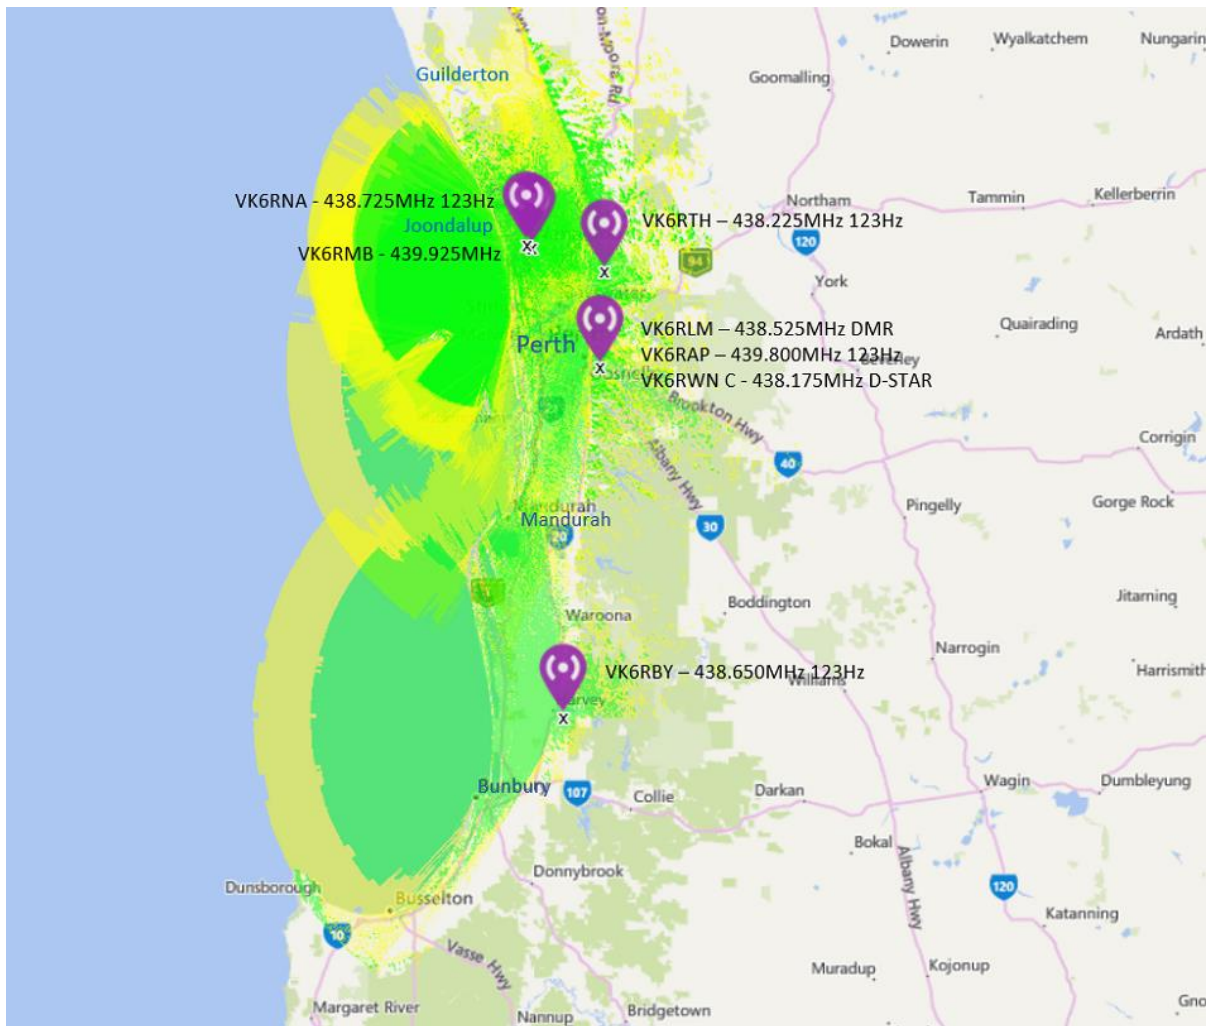

LOCAL REPEATERS - CENTRAL WEST COAST

VHF and UHF repeaters for the Central Coast of Western Australia including the Avon Valley and Perth.

Details for 6m band repeater

Freque MHz	Off Set	Call	Tone Hz	Location
53.800	-1000	VK6RAP	123	Perth - Roleystone (1)

Details for 2m band repeaters

Freque MHz	Off Set	Call	Tone Hz	Location
146.625	-600	VK6RNC		Perth - Landsdale
146.650	-600	VK6RBY		Harvey - Bunbury
146.700	-600	VK6RAP		Perth - Roleystone (1)
146.750	-600	VK6RLM		Perth - Roleystone (2)
146.800	-600	VK6RTH		Perth - Herne Hill - Tic Hill
146.8375	-600	VK6RWN C		Perth - Roleystone (1)
146.850	-600	VK6RMH	91.5	Mandurah
146.900	-600	VK6RMW		Mt William, Mandurah
146.950	-600	VK6RFM		Perth - Wireless Hill, Ardross
147.175	+600	VK6REC		Wooroloo - Avon Central
147.250	+600	VK6RMS		Mt Saddleback, Boddington
147.275	+600	VK6RAV		Toodyay - Hoddy Well
147.325	+600	VK6RKN		Kellerberrin
147.350	+600	VK6RBN		Chapman Hill, Busselton

Details for 70cm band repeaters

Freque MHz	Off Set	Call	Tone Hz	Location
438.175	-5.0	VK6RWN B		Perth - Roleystone 1
438.225	-5.0	VK6RTH	123	Tic Hill, Perth North East
438.525	-7.0	VK6RLM		Perth - Roleystone (2)
438.650	-5.0	VK6RBY	123	Harvey - Bunbury
438.725	-5.0	VK6RNA	123	Perth - Wanneroo
439.800	-5.0	VK6RAP	123	Perth - Roleystone 1
439.925	-5.0	VK6RMB		Perth - Landsdale

Details for 23cm band repeaters

Freque MHz	Off Set	Call	Tone Hz	Location
1273.550	+20	VK6RDM		Perth - Brigadoon
1273.800	+20	VK6RMB		Perth - Landsdale
1273.900	+20	VK6RWN A		Perth - Roleystone 1

The above radiation foot-plots were produced using [Radio Mobile](#)