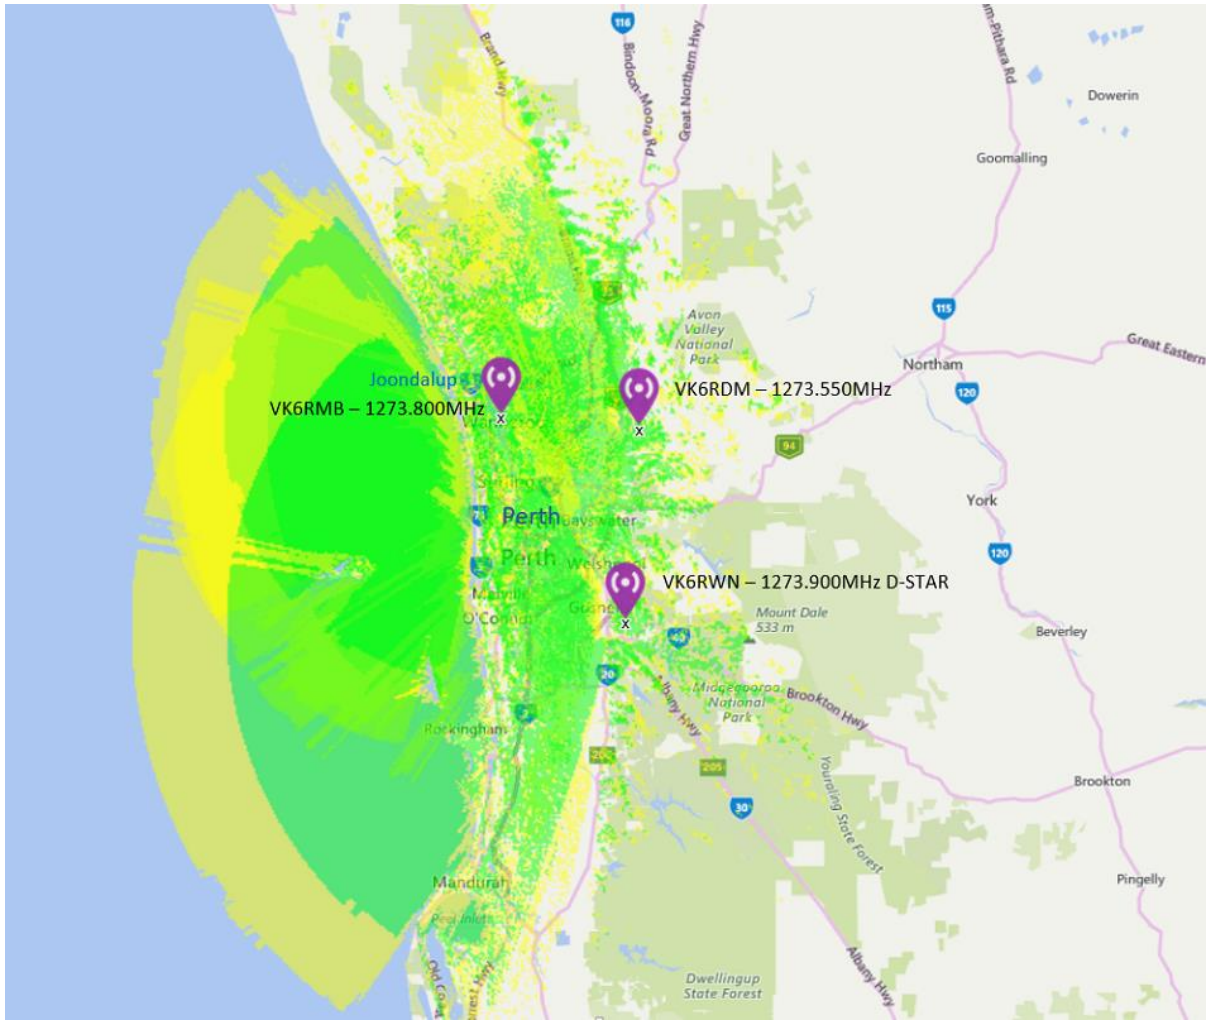

LOCAL REPEATERS - CENTRAL WEST COAST

VHF and UHF repeaters for the Central Coast of Western Australia including the Avon Valley and Perth.

Details for 6m band repeater

Freque MHz	Off Set	Call	Tone Hz	Location
53.800	-1000	VK6RAP	123	Perth - Roleystone (1)

Details for 2m band repeaters

Freque MHz	Off Set	Call	Tone Hz	Location
146.625	-600	VK6RNC		Perth - Landsdale
146.650	-600	VK6RBY		Harvey - Bunbury
146.700	-600	VK6RAP		Perth - Roleystone (1)
146.750	-600	VK6RLM		Perth - Roleystone (2)
146.800	-600	VK6RTH		Perth - Herne Hill - Tic Hill
146.8375	-600	VK6RWN C		Perth - Roleystone (1)
146.850	-600	VK6RMH	91.5	Mandurah
146.900	-600	VK6RMW		Mt William, Mandurah
146.950	-600	VK6RFM		Perth - Wireless Hill, Ardross
147.175	+600	VK6REC		Wooroloo - Avon Central
147.250	+600	VK6RMS		Mt Saddleback, Boddington
147.275	+600	VK6RAV		Toodyay - Hoddy Well
147.325	+600	VK6RKN		Kellerberrin
147.350	+600	VK6RBN		Chapman Hill, Busselton

Details for 70cm band repeaters

Freque MHz	Off Set	Call	Tone Hz	Location
438.175	-5.0	VK6RWN B		Perth - Roleystone 1
438.225	-5.0	VK6RTH	123	Tic Hill, Perth North East
438.525	-7.0	VK6RLM		Perth - Roleystone (2)
438.650	-5.0	VK6RBY	123	Harvey - Bunbury
438.725	-5.0	VK6RNA	123	Perth - Wanneroo
439.800	-5.0	VK6RAP	123	Perth - Roleystone 1
439.925	-5.0	VK6RMB		Perth - Landsdale

Details for 23cm band repeaters

Freque MHz	Off Set	Call	Tone Hz	Location
1273.550	+20	VK6RDM		Perth - Brigadoon
1273.800	+20	VK6RMB		Perth - Landsdale
1273.900	+20	VK6RWN A		Perth - Roleystone 1

The above radiation foot-plots were produced using [Radio Mobile](#)