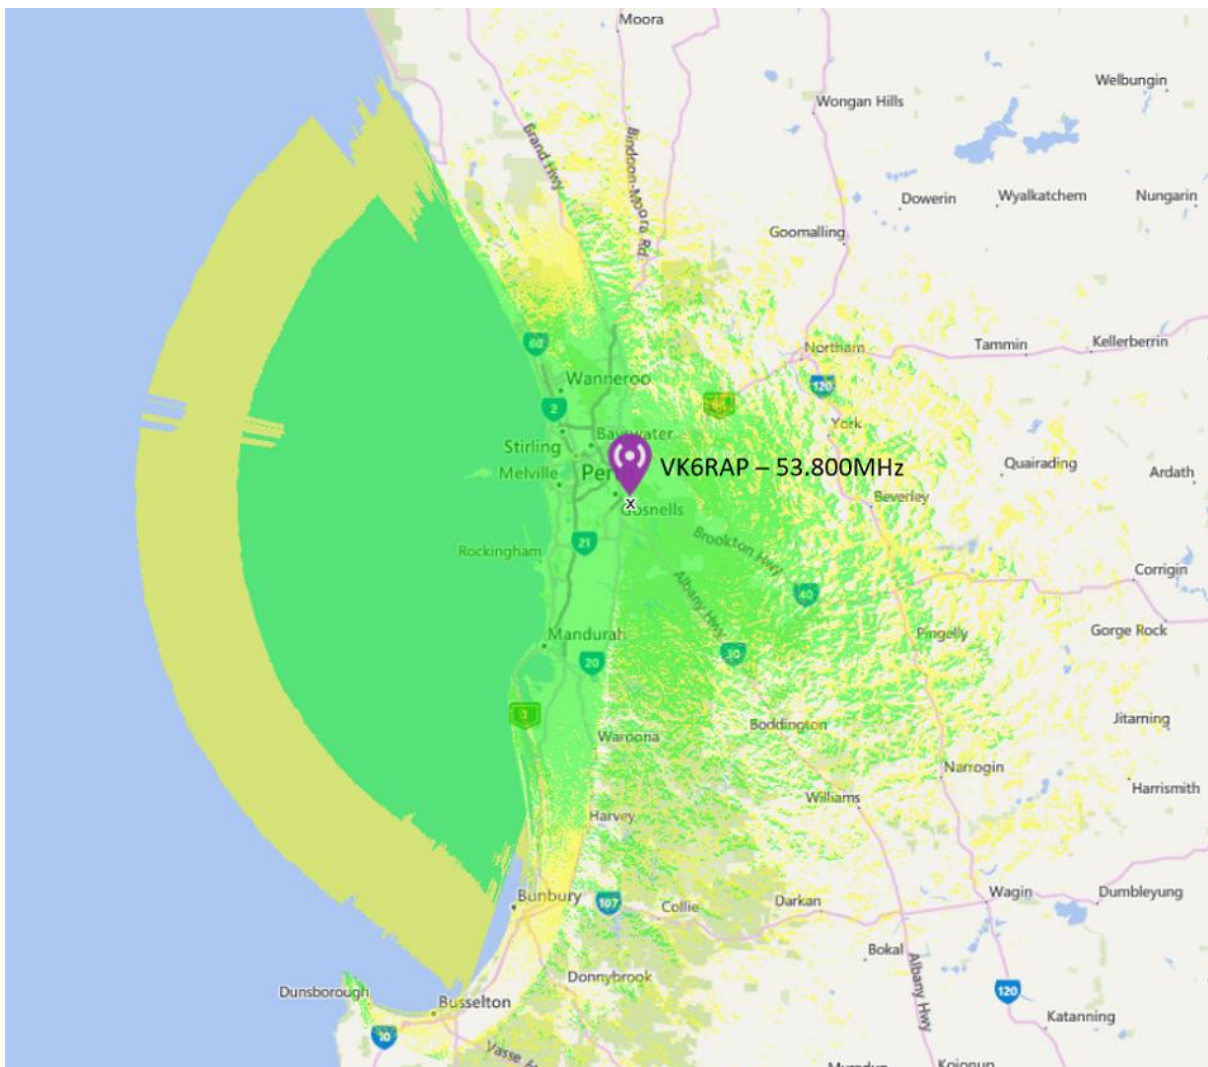

LOCAL REPEATERS - CENTRAL WEST COAST

VHF and UHF repeaters for the Central Coast of Western Australia including the Avon Valley and Perth.

Details for 6m band repeater

Freque MHz	Off Set	Call	Tone Hz	Location
53.800	-1000	VK6RAP	123	Perth - Roleystone (1)

Details for 2m band repeaters

Freque MHz	Off Set	Call	Tone Hz	Location
146.625	-600	VK6RNC		Perth - Landsdale
146.650	-600	VK6RBY		Harvey - Bunbury
146.700	-600	VK6RAP		Perth - Roleystone (1)
146.750	-600	VK6RLM		Perth - Roleystone (2)
146.800	-600	VK6RTH		Perth - Herne Hill - Tic Hill
146.8375	-600	VK6RWN C		Perth - Roleystone (1)
146.850	-600	VK6RMH	91.5	Mandurah
146.900	-600	VK6RMW		Mt William, Mandurah
146.950	-600	VK6RFM		Perth - Wireless Hill, Ardross
147.175	+600	VK6REC		Wooroloo - Avon Central
147.250	+600	VK6RMS		Mt Saddleback, Boddington
147.275	+600	VK6RAV		Toodyay - Hoddy Well
147.325	+600	VK6RKN		Kellerberrin
147.350	+600	VK6RBN		Chapman Hill, Busselton

Details for 70cm band repeaters

Freque MHz	Off Set	Call	Tone Hz	Location
438.175	-5.0	VK6RWN B		Perth - Roleystone 1
438.225	-5.0	VK6RTH	123	Tic Hill, Perth North East
438.525	-7.0	VK6RLM		Perth - Roleystone (2)
438.650	-5.0	VK6RBY	123	Harvey - Bunbury
438.725	-5.0	VK6RNA	123	Perth - Wanneroo
439.800	-5.0	VK6RAP	123	Perth - Roleystone 1
439.925	-5.0	VK6RMB		Perth - Landsdale

Details for 23cm band repeaters

Freque MHz	Off Set	Call	Tone Hz	Location
1273.550	+20	VK6RDM		Perth - Brigadoon
1273.800	+20	VK6RMB		Perth - Landsdale
1273.900	+20	VK6RWN A		Perth - Roleystone 1

The above radiation foot-plots were produced using [Radio Mobile](#)